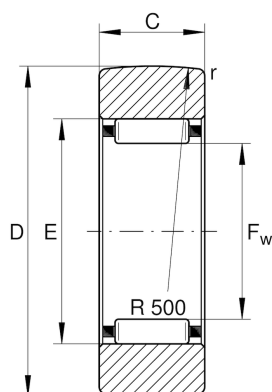

RSTO6-TV

Yoke type track roller

Schaeffler ID:
0001621910000

Yoke type track rollers RSTO, without axial guidance, outer ring without ribs

Technical information

Main Dimensions & Performance Data

D	19 mm	Outside diameter
F_w	10 mm	Under roller diameter
C	9.8 mm	Width, outer ring
$C_{r w}$	3,750 N	Basic dynamic load rating, radial
$C_{0r w}$	4,600 N	Basic static load rating, radial
$C_{ur w}$	660 N	Fatigue load limit, radial
n_{DG}	10,000 1/min	Speed on permanent grease lubrication
	12.96 g	Weight

Dimensions

E	13 mm	Raceway diameter outer ring
r_{min}	0.3 mm	Minimum chamfer dimension
R	500 mm	Radius of outer ring outside profile